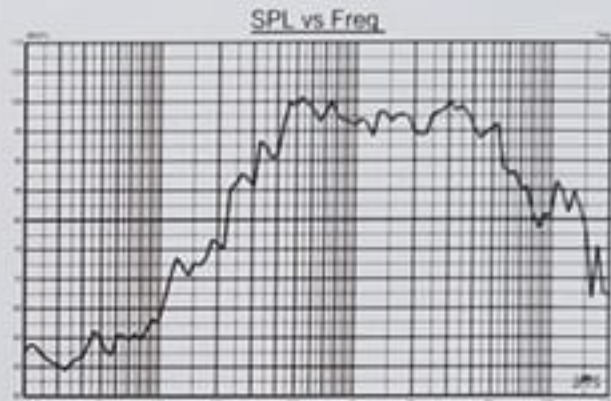

DCT-MCB4

MIDRANGE SPEAKER 8INCH

SPECIFICATION

Power	600 Watts
RMS Power	150 Watts
Impedance	4 Ohm
Resonance Frequency	495 Hz
Frequency Response	150-5000 Hz
Voice Coil Diameter	38mm(1.5 in)
Sensitivity	97 dB
Magnet	22 Oz

MOUNTING INFORMATION

Overall Diameter	8/210	in/mm
Bolt Circle Diameter	7.8/198	in/mm
Baffle cutout Diameter	7.3/185	in/mm
Overall Depth	3.2/81	in/mm
Net Weight	5.3/2.4	Lbs/kgs

SHIPPING INFORMATION

Shipping Weight	5.7/2.6	Lbs/kgs
Shipping Box	18.3X9.2X4.6/465X234X117	in/mm

THIELE SMALL PARAMETERS

Fs Hz	495 Hz
Vas	0.7 L
Revc	3.2 Ohm
Qms	7.3
Qes	2.3
Qts	1.7
BL T/m	6 T/m
MMS(grms)	9.1 grams
Xmax(mm)	2 mm
Sd(cm ²)	214cm ²
Efficiency%	3.8%