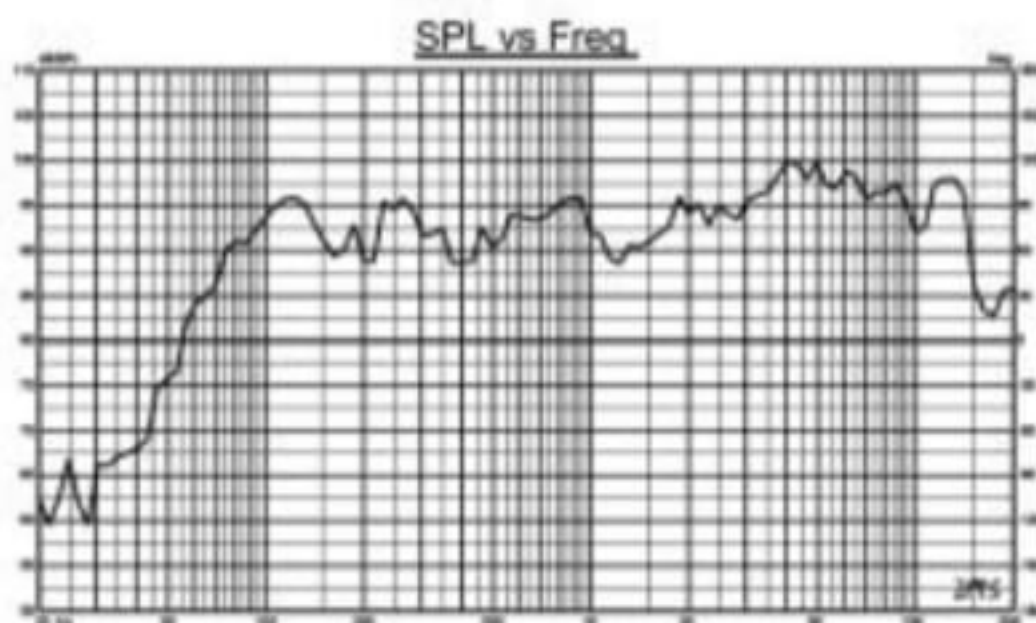

DCT-MOB4

MIDRANGE SPEAKER 8 INCH

SPECIFICATION

Power	1200 Watts
RMS Power	300 Watts
Impedance	4 Ohm
Resonance Frequency	99.8Hz
Frequency Response	100-6000 Hz
Voice Coil Diameter	38mm(1.5 in)
Sensitivity	94 dB
Magnet	30 Oz

MOUNTING INFORMATION

Overall Diameter	8/210	in/mm
Bolt Circle Diameter	7.8/198	in/mm
Baffle cutout Diameter	7.3/185	in/mm
Overall Depth	3.5/88	in/mm
Net Weight	5.5/2.5	Lbs/kgs

SHIPPING INFORMATION

Shipping Weight	5.9/2.7 Lbs/kgs
Shipping Box	18.3X9.2X4.6/465X234X117 in/mm

THIELE SMALL PARAMETERS

Fs Hz	99.8 Hz
Vas	11 L
Revc	3.2 Ohm
Qms	2.4
Qes	0.8
Qts	0.6
BL T/m	6 T/m
MMS(grms)	14.7 grams
Xmax(mm)	2.5 mm
Sd(cm ²)	214 cm ²
Efficiency%	1.3%